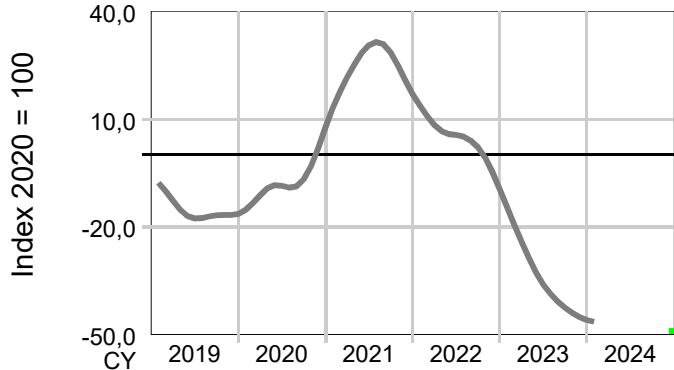

Japan

Production of Electrical Products

Low voltage switches
Monthly Values - Monthly X13 Trend

Source: METI Ministry of Economy, Trade and Industry

Low voltage switches
Monthly X13 Trend YoY Change Rate

Source: METI Ministry of Economy, Trade and Industry