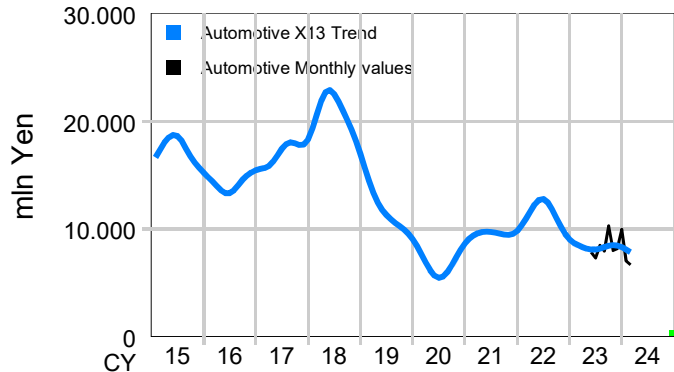

Japan: Machine Tool Orders from Automotive - Monthly X13 Trend

Source: JMTBA Japan Machine Tool Builders Association