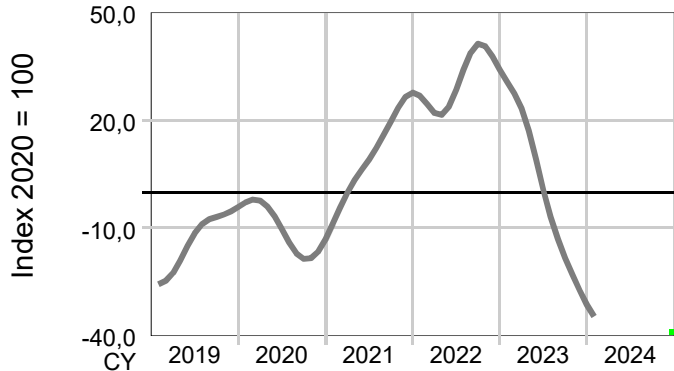

Programmable controllers
Monthly X13 Trend YoY Change Rate

Source: METI Ministry of Economy, Trade and Industry