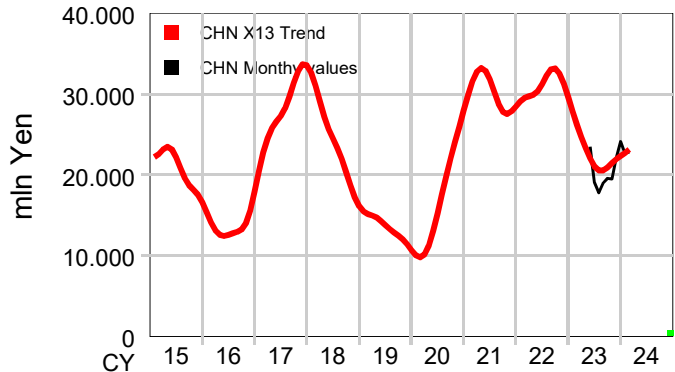

Japan: Metal Cutting Machine Tool Orders by Country

Japan: Machine Tool Orders from China - Monthly X13 Trend

Source: JMTBA Japan Machine Tool Builders Association