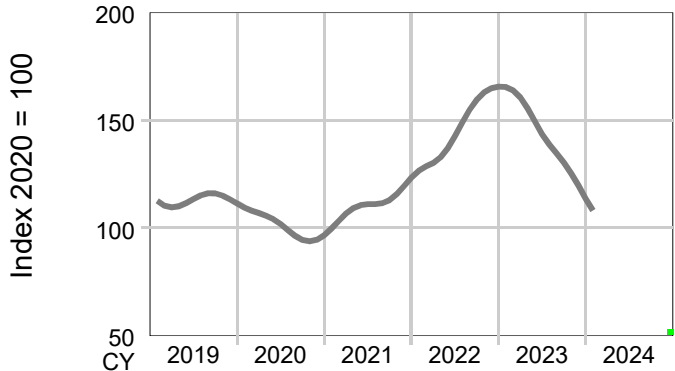

Programmable controllers
Monthly Values - Monthly X13 Trend

Source: METI Ministry of Economy, Trade and Industry